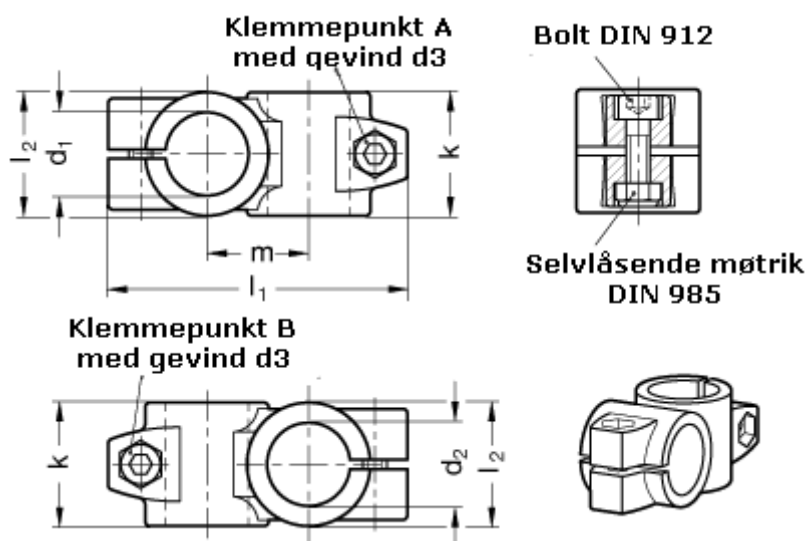

Article number: 20132B48B48652BL

Description: E+G 2-way pipe clamp
GN 132-B48-B48-65-2-BL

Measures

Adjustable clamp lever = GN 911-M10-55 have to be ordred separately

d1	= 48
d2	= 48
d3	= M10
k	= 65
l1	= 143.0
l2	= 65
m	= 53